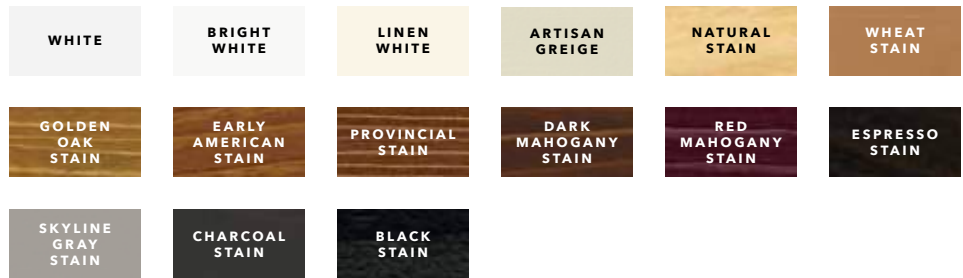

# Colors & Finishes ARCHITECT SERIES® TRADITIONAL

## WOOD TYPES

Choose the wood species that best complements your home's interior. White oak, red oak, cherry and maple are available as custom solutions.

## PREFINISHED PINE INTERIOR COLORS

When you select pine, we can prefinish in your choice of seven stains or three paint colors. Unfinished or primed and ready-to-paint are also available.