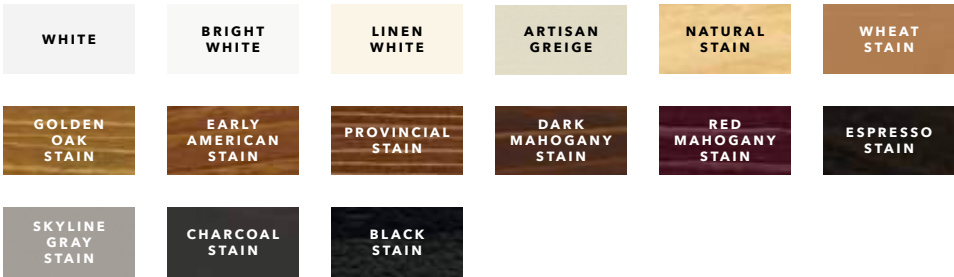

Colors & Finishes ARCHITECT SERIES® CONTEMPORARY

WOOD TYPES

Choose the wood species that best complements your home's interior.

PREFINISHED PINE INTERIOR COLORS

When you select pine, we can prefinish in your choice of seven stains or three paint colors. Unfinished or primed and ready-to-paint are also available.