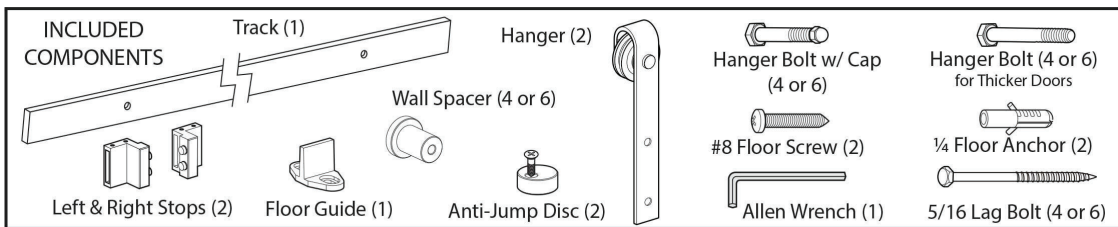

Hardware Kit Included

Door Finish Options

- ☐ Finished in a stain of your choice
- ☐ Unfinished White Pine hues
- ☐ Distressed/Rustic Finish*

*Not included in standard pricing

Hardware Finish Options

- ☐ Black (displayed in booth)
- ☐ Bronze
- ☐ Steel

Trim Package*

- ☐ Door opening casing/trim

Order today!

Name: _____ Phone: _____

Address/City & State: _____

Email: _____