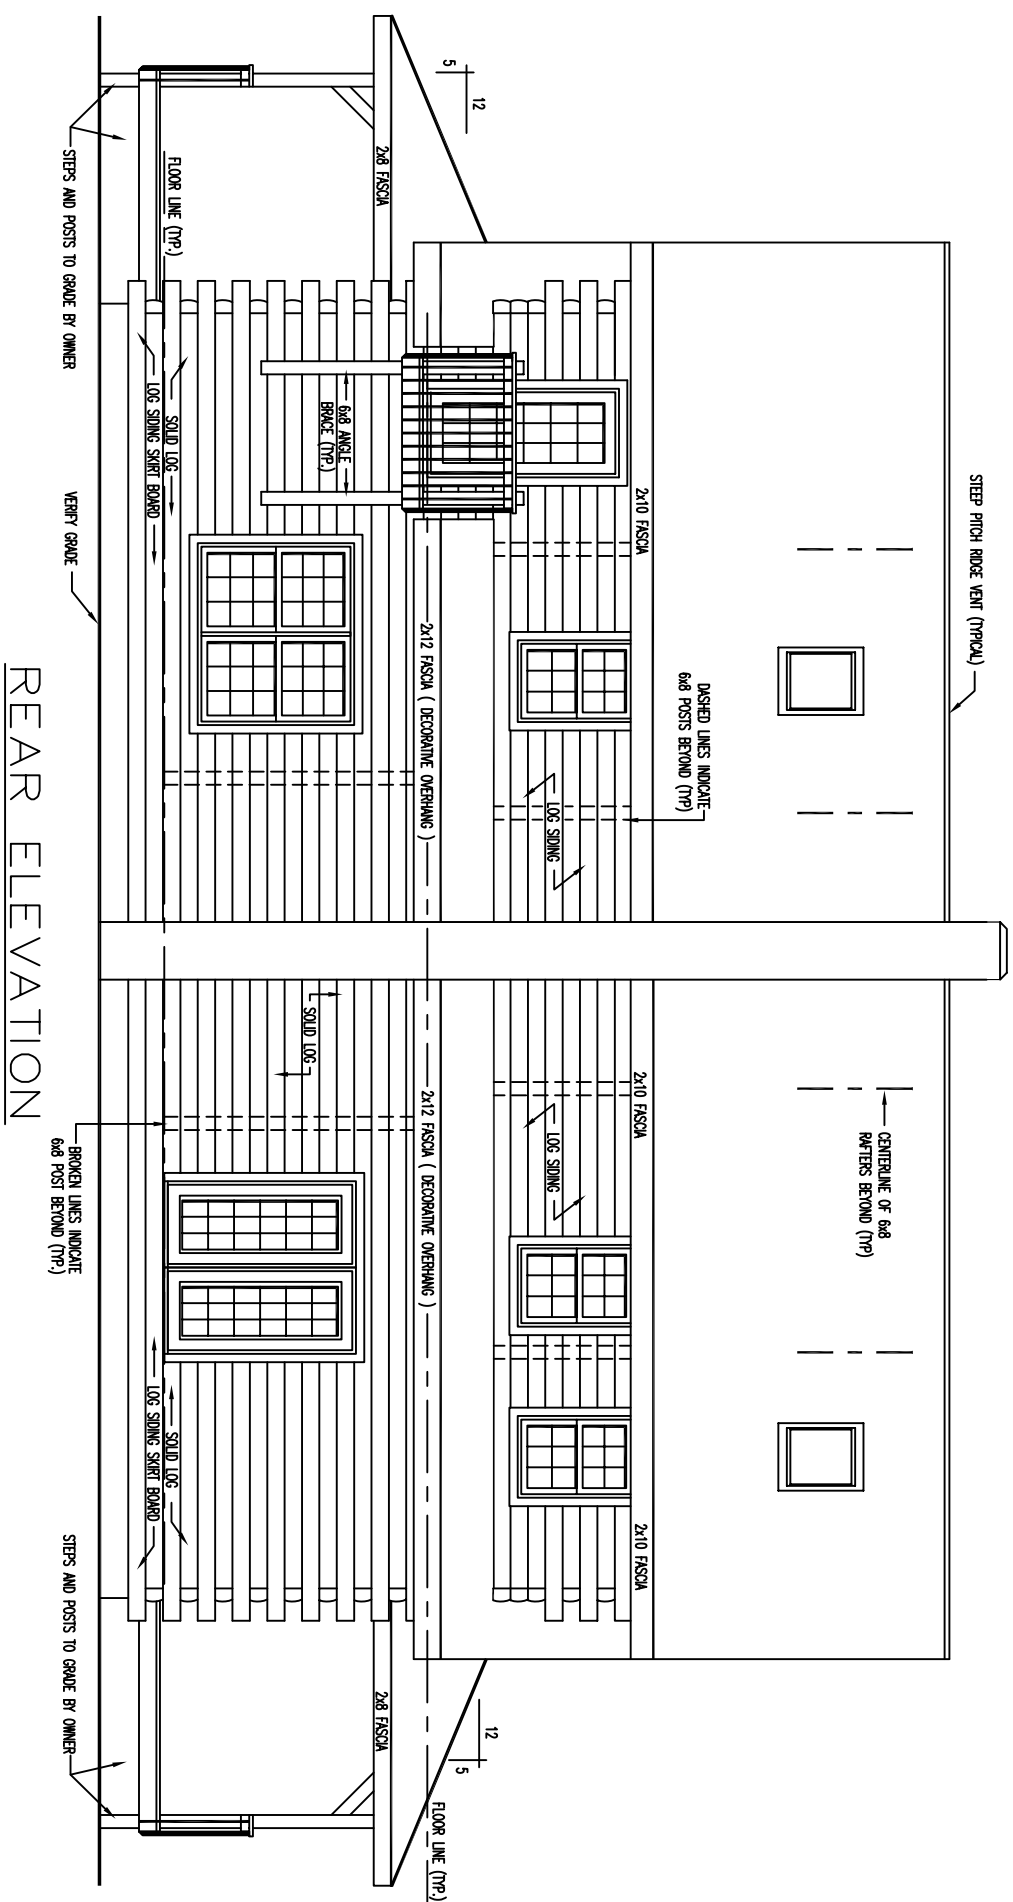

FRONT ELEVATION

STEEP PITCH ROOF VENT (TYPICAL)

CENTERLINE OF 6x8 PARTERS BEHIND (TYP)

BROKEN LINE INDICATES INSIDE CEILING LOCATION

BROKEN LINE INDICATES INSIDE CEILING LOCATION

STEPS AND POSTS TO GRADE BY OWNER

BROKEN LINES INDICATE 6x8 POST BEHIND (TYP)

FLOOR LINE (TYP)

VERNEY GRADE

SOLID LOG

2x8 FASCI

2x8 FASCI

LOG SINGING COURSE #29

1'-6" OVERHANG

2x8 FASCI

LOG SINGING GABLE

LOG SINGING COURSE #29

1'-6" OVERHANG

2x8 FASCI

2x8 FASCI

12
5

12
12

12
12

12
5

REAR ELEVATION

RIGHT ELEVATION