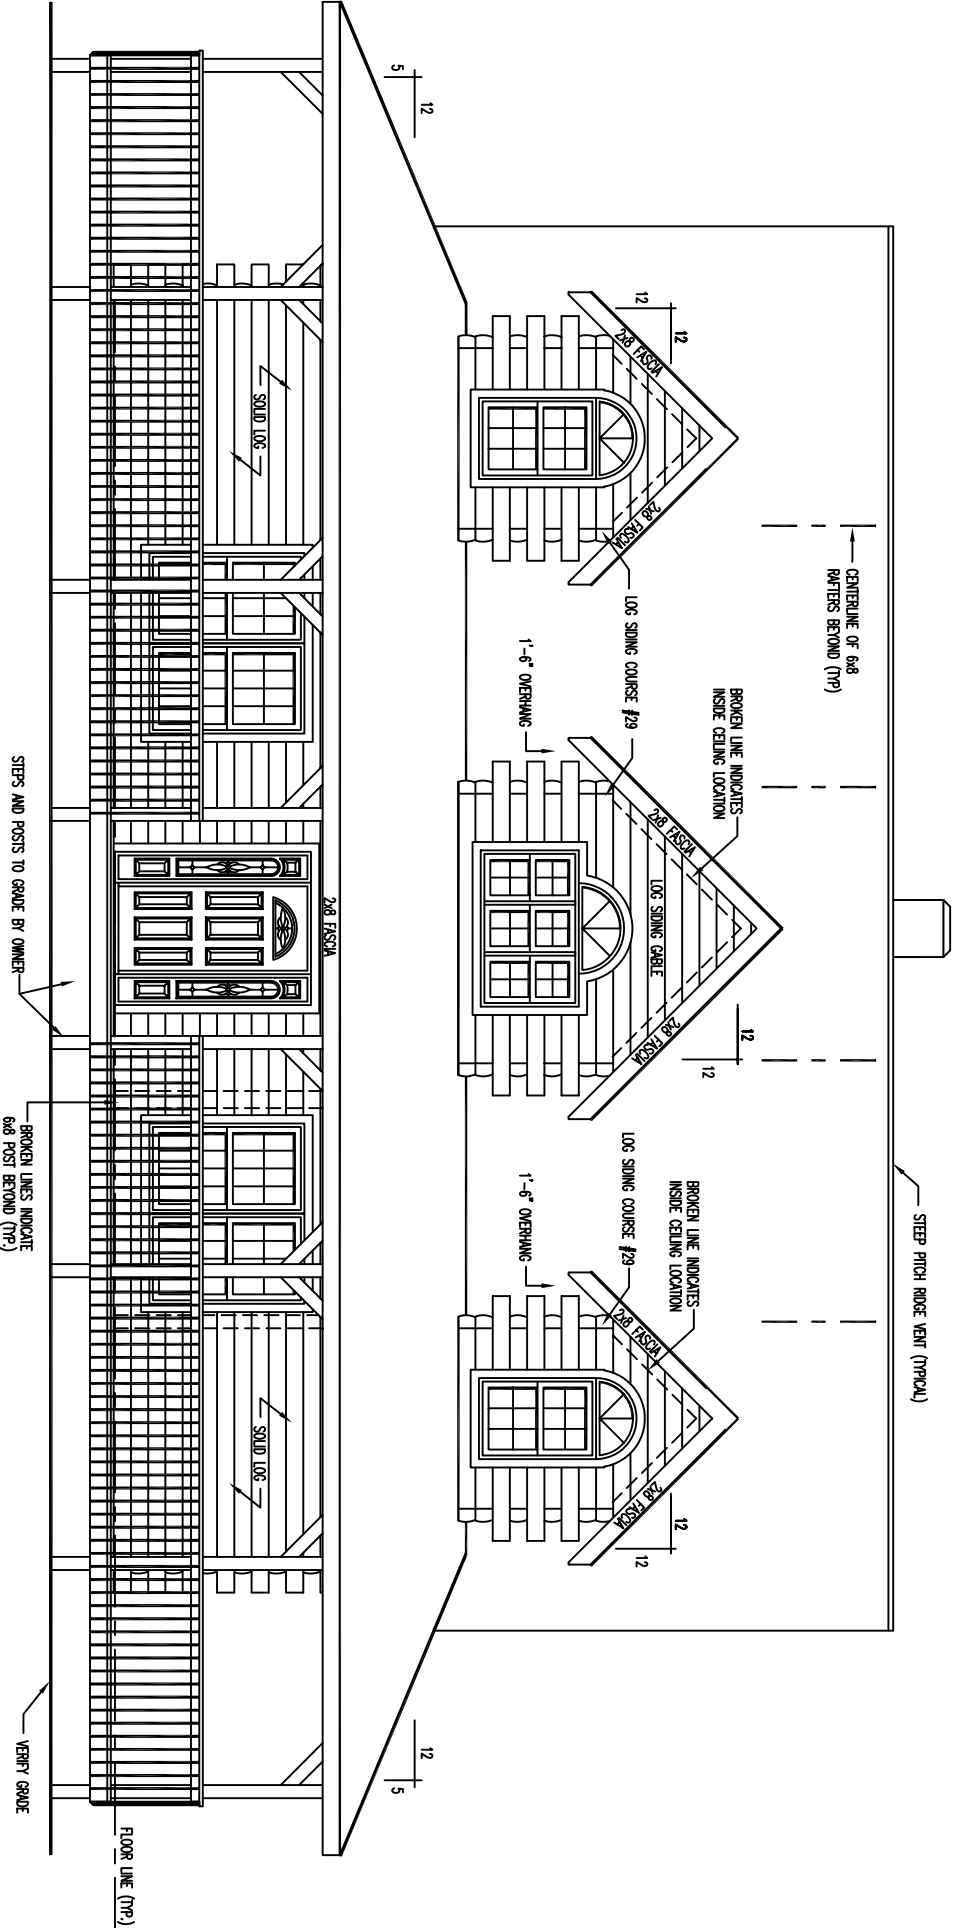

FRONT ELEVATION

STEEP PITCH ROOF VENT (TYPICAL)

CENTERLINE OF 6x8 PARTERS BEHIND (TYP)

BROKEN LINE INDICATES INSIDE CEILING LOCATION

BROKEN LINE INDICATES INSIDE CEILING LOCATION

STEPS AND POSTS TO GRADE BY OWNER

BROKEN LINES INDICATE 6x8 POST BEHIND (TYP)

FLOOR LINE (TYP)

VERNEY GRADE

SOLID LOG

2x8 FASCI

2x8 FASCI

LOG SINGING COURSE #29

1'-6" OVERHANG

2x8 FASCI

LOG SINGING GABLE

LOG SINGING COURSE #29

1'-6" OVERHANG

2x8 FASCI

2x8 FASCI

12
5

12
12

12
12

12
5

REAR ELEVATION

RIGHT ELEVATION