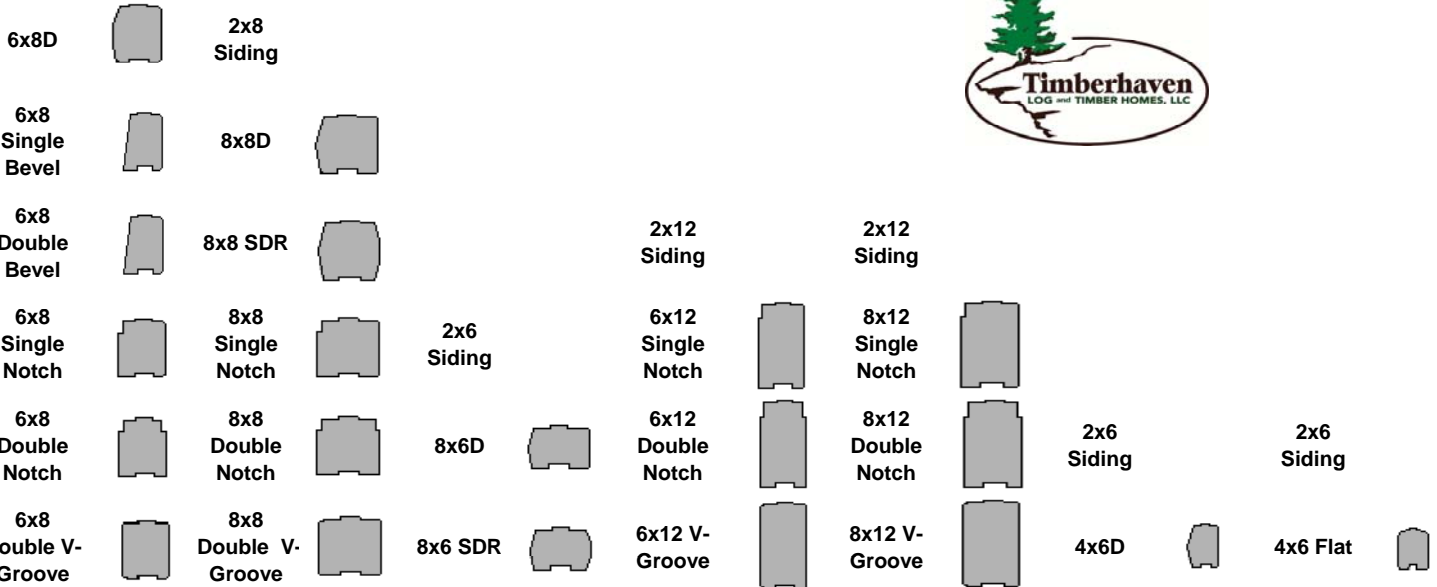

Timberhaven Log and Timber Homes Log Stack Height Chart

2x8
Siding

Row	Row	Row	Row	Row	Row	Row	Row	Row	Row
1	7 1/4"	1	7 1/4"	1	5 1/4"	1	11 1/4"	1	11 1/4"
2	1'-2 1/2"	2	1'-2 1/2"	2	10 1/2"	2	1'-10 1/2"	2	1'-10 1/2"
3	1'-9 3/4"	3	1'-9 3/4"	3	1'-3 3/4"	3	2'-9 3/4"	3	1'-3 3/4"
4	2'-5"	4	2'-5"	4	1'-9"	4	3'-9"	4	1'-9"
5	3'-0 1/4"	5	3'-0 1/4"	5	2'-2 1/4"	5	4'-8 1/4"	5	2'-2 1/4"
6	3'-7 1/2"	6	3'-7 1/2"	6	2'-7 1/2"	6	5'-7 1/2"	6	2'-7 1/2"
7	4'-2 3/4"	7	4'-2 3/4"	7	3'-0 3/4"	7	6'-6 3/4"	7	3'-0 3/4"
8	4'-10"	8	4'-10"	8	3'-6"	8	7'-6"	8	3'-6"
9	5'-5 1/4"	9	5'-5 1/4"	9	3'-11 1/4"	9	8'-5 1/4"	9	3'-11 1/4"
10	6'-0 1/2"	10	6'-0 1/2"	10	4'-4 1/2"	10	9'-4 1/2"	10	4'-4 1/2"
11	6'-7 3/4"	11	6'-7 3/4"	11	4'-9 3/4"	11	10'-3 3/4"	11	4'-9 3/4"
12	7'-3"	12	7'-3"	12	5'-3"	12	11'-3"	12	5'-3"
13	7'-10 1/4"	13	7'-10 1/4"	13	5'-8 1/4"	13	12'-2 1/4"	13	5'-8 1/4"
14	8'-5 1/2"	14	8'-5 1/2"	14	6'-1 1/2"	14	13'-1 1/2"	14	6'-1 1/2"
15	9'-0 3/4"	15	9'-0 3/4"	15	6'-6 3/4"	15	14'-0 3/4"	15	6'-6 3/4"
16	9'-8"	16	9'-8"	16	7'-0"	16	15'-0"	16	7'-0"
17	10'-3 1/4"	17	10'-3 1/4"	17	7'-5 1/4"	17	15'-11 1/4"	17	7'-5 1/4"
18	10'-10 1/2"	18	10'-10 1/2"	18	7'-10 1/2"	18	16'-10 1/2"	18	7'-10 1/2"
19	11'-5 3/4"	19	11'-5 3/4"	19	8'-3 3/4"	19	17'-9 3/4"	19	8'-3 3/4"
20	12'-1"	20	12'-1"	20	8'-9"	20	18'-9"	20	8'-9"
21	12'-8 1/4"	21	12'-8 1/4"	21	9'-2 1/4"	21	19'-8 1/4"	21	9'-2 1/4"
22	13'-3 1/2"	22	13'-3 1/2"	22	9'-7 1/2"	22	20'-7 1/2"	22	9'-7 1/2"
23	13'-10 3/4"	23	13'-10 3/4"	23	10'-0 3/4"	23	10'-0 3/4"	23	10'-0 3/4"
24	14'-6"	24	14'-6"	24	10'-6"	24	10'-6"	24	10'-6"
25	15'-1 1/4"	25	15'-1 1/4"	25	10'-11 1/4"	25	10'-11 1/4"	25	10'-11 1/4"
26	15'-8 1/2"	26	15'-8 1/2"	26	11'-4 1/2"	26	11'-4 1/2"	26	11'-4 1/2"
27	16'-3 3/4"	27	16'-3 3/4"	27	11'-9 3/4"	27	11'-9 3/4"	27	11'-9 3/4"
28	16'-11"	28	16'-11"	28	12'-3"	28	12'-3"	28	11'-8"
29	17'-6 1/4"	29	17'-6 1/4"	29	12'-8 1/4"	29	12'-8 1/4"	29	12'-11"
30	18'-1 1/2"	30	18'-1 1/2"	30	13'-1 1/2"	30	13'-1 1/2"	30	12'-6"
31	18'-8 3/4"	31	18'-8 3/4"	31	13'-6 3/4"	31	13'-6 3/4"	31	12'-11"
32	19'-4"	32	19'-4"	32	14'-0"	32	14'-0"	32	13'-4"