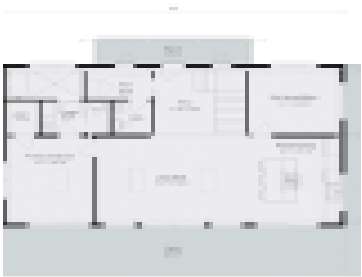

SUMMIT

<https://www.timberhavenloghomes.com>

Leading the pack of our new Modern Escape Series is the Summit Log Home, a stunning 2,288 square foot log home with 3 bedrooms and 3.5 baths. The Summit epitomizes modern elegance. Boasting a single-level living layout complemented by a finished lower level, the Summit offers the perfect blend of functionality and simplistic sophistication. With [...]

- 3 beds
- 3 baths
- Hybrid Home, Timber Frame Home/Post & Beam Home
- Modern Escape
- Featured Plans
- 2288 sq ft

Plan Details

Date added: Added 2 years ago

Design Style: Modern Escape

Construction Type: Hybrid Home, Timber Frame Home/Post & Beam Home

Status: Featured Plans

Area, sq ft: 2288 sq ft

Bedrooms: 3 beds

Bathrooms: 3 baths

Half baths: 1 half bath

Request More Information

Request More Information: [gravityform id="20" title="false"] [gravityform id="8" title="false"]