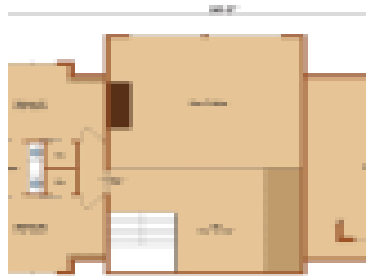

MEMORIAL LAKE

<https://www.timberhavenloghomes.com>

The Memorial Lake log home design offers 2,850 square feet of total living space. The floor plan features 3 bedrooms and 2.5 baths.

- 3 beds
- 2 baths
- Log Home
- Farmhouse, Traditional
- 2850 sq ft

Plan Details

Floors: 2 floors
Design Style: Farmhouse, Traditional
Area, sq ft: 2850 sq ft
Bathrooms: 2 baths

Date added: Added 2 years ago
Construction Type: Log Home
Bedrooms: 3 beds
Half baths: 1 half bath