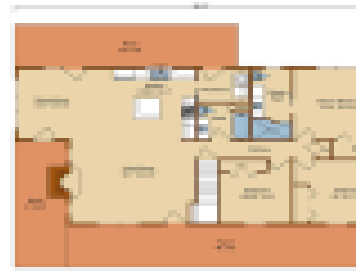

LIBERTY

<https://www.timberhavenloghomes.com>

The Liberty log home design offers 1,552 square feet of total living space. The floor plan features 3 bedrooms and 2 baths. The log home plan provides a horizontal footprint that is engineered for your convenience. This straightforward design is compact yet every provision has been made for your total comfort and satisfaction. All of [...]

- 3 beds
- 2 baths
- Log Home
- Cabin/Cottage, Farmhouse, Traditional
- 1552 sq ft

Plan Details

Date added: Added 2 years ago **Design Style:** Cabin/Cottage, Farmhouse, Traditional

Construction Type: Log Home **Area, sq ft:** 1552 sq ft