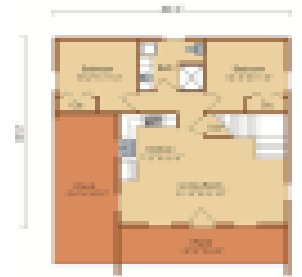

EAGLE ROCK

<https://www.timberhavenloghomes.com>

The Eagle Rock log home design offers 1,063 square feet of total living space. The floor plan features 3 bedrooms and 1 bath. Balance the craziness of everyday life with this rustic log cabin getaway. The compact yet efficient space, cathedral ceiling and private loft/bedroom can be yours with the Eagle Rock log home package [...]

- 3 beds
- 1 bath
- Log Home
- Cabin/Cottage, Craftsman, Traditional
- 1063 sq ft

Plan Details

Date added: Added 2 years ago **Design Style:** Cabin/Cottage, Craftsman, Traditional

Construction Type: Log Home **Area, sq ft:** 1063 sq ft