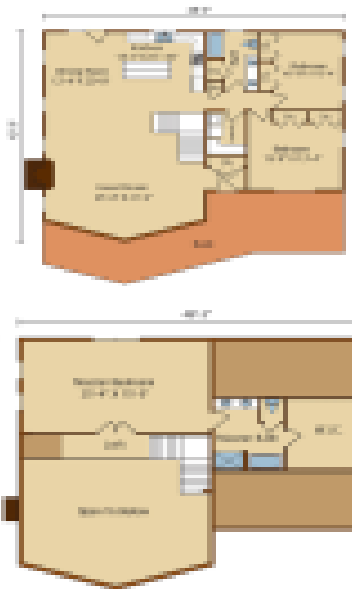

ALPINE

<https://www.timberhavenloghomes.com>

The Alpine log home design offers 2,501 square feet of total living space. The floor plan features 3 bedrooms and 2 baths. The log home plan exterior is highlighted by a broad expanse of glass that lets you commune with nature from the comfort of your great room. Generous space and beauty can be yours [...]

- 3 beds
- 2 baths
- Log Home
- Cabin/Cottage, Traditional
- 2501 sq ft

Plan Details

Date added: Added 2 years ago

Construction Type: Log Home

Bedrooms: 3 beds

Half baths: 1 half bath

Design Style: Cabin/Cottage, Traditional

Area, sq ft: 2501 sq ft

Bathrooms: 2 baths

Request More Information

Request More Information: [gravityform id="20" title="false"] [gravityform id="8" title="false"]